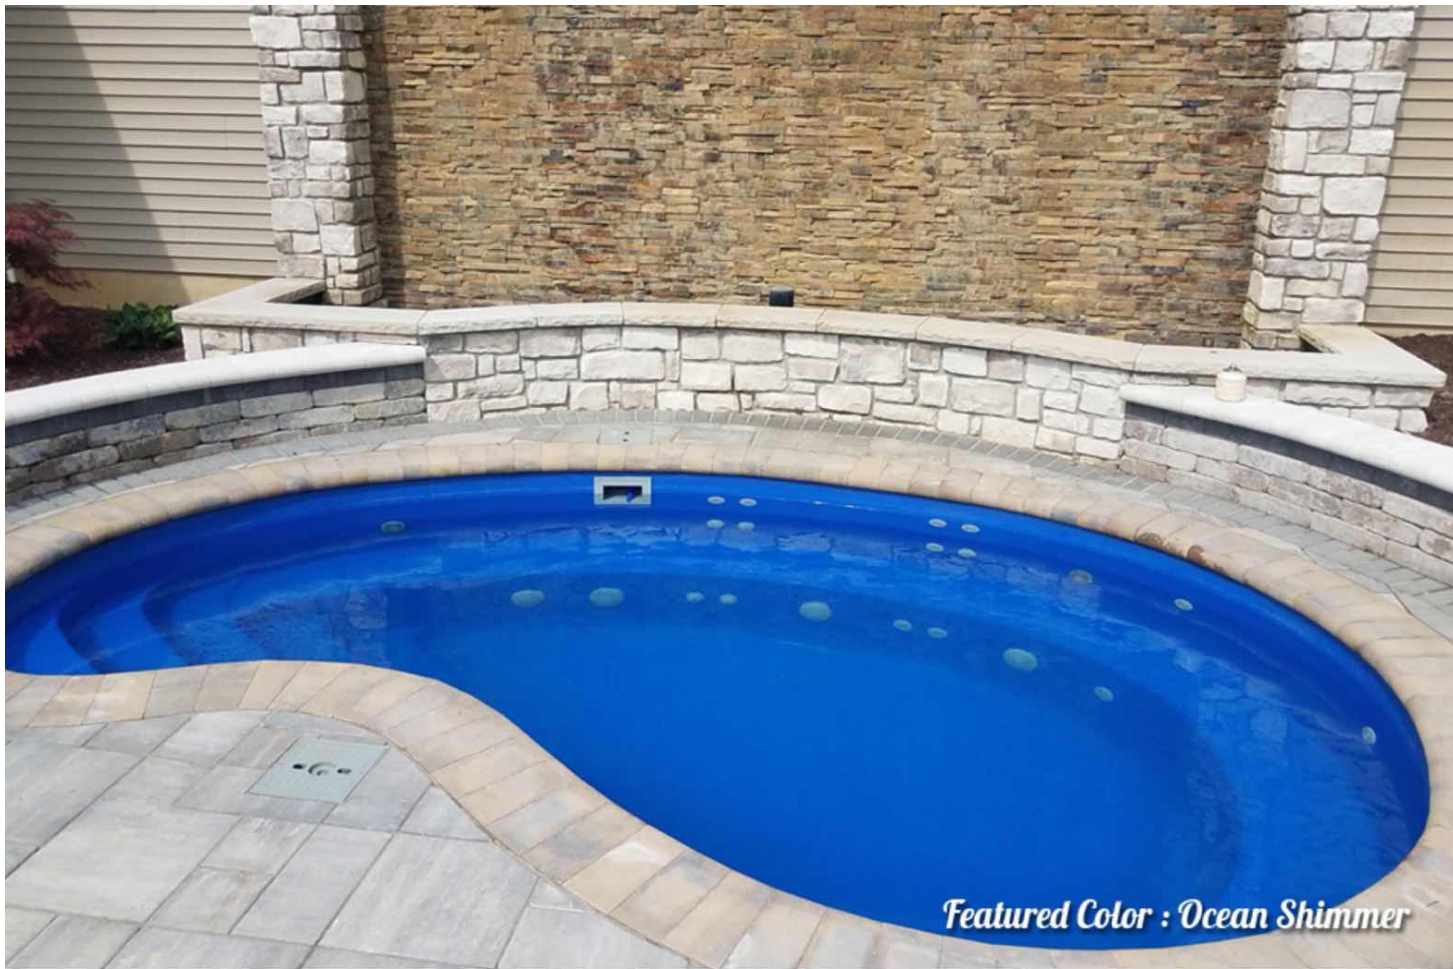

Featured Color : Ocean Shimmer