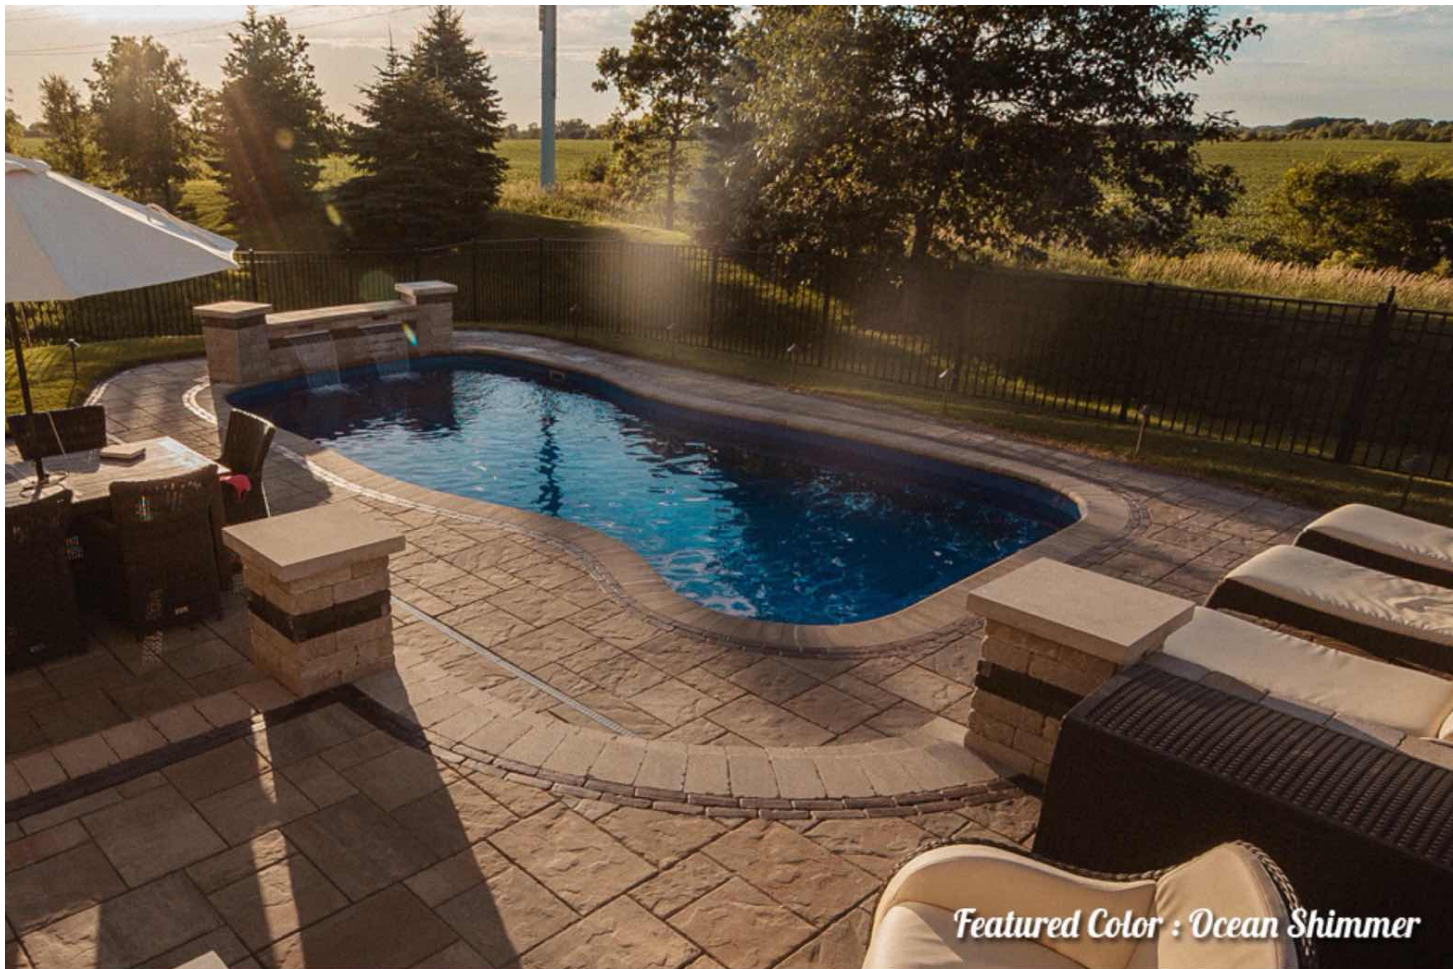

Featured Color : Ocean Shimmer