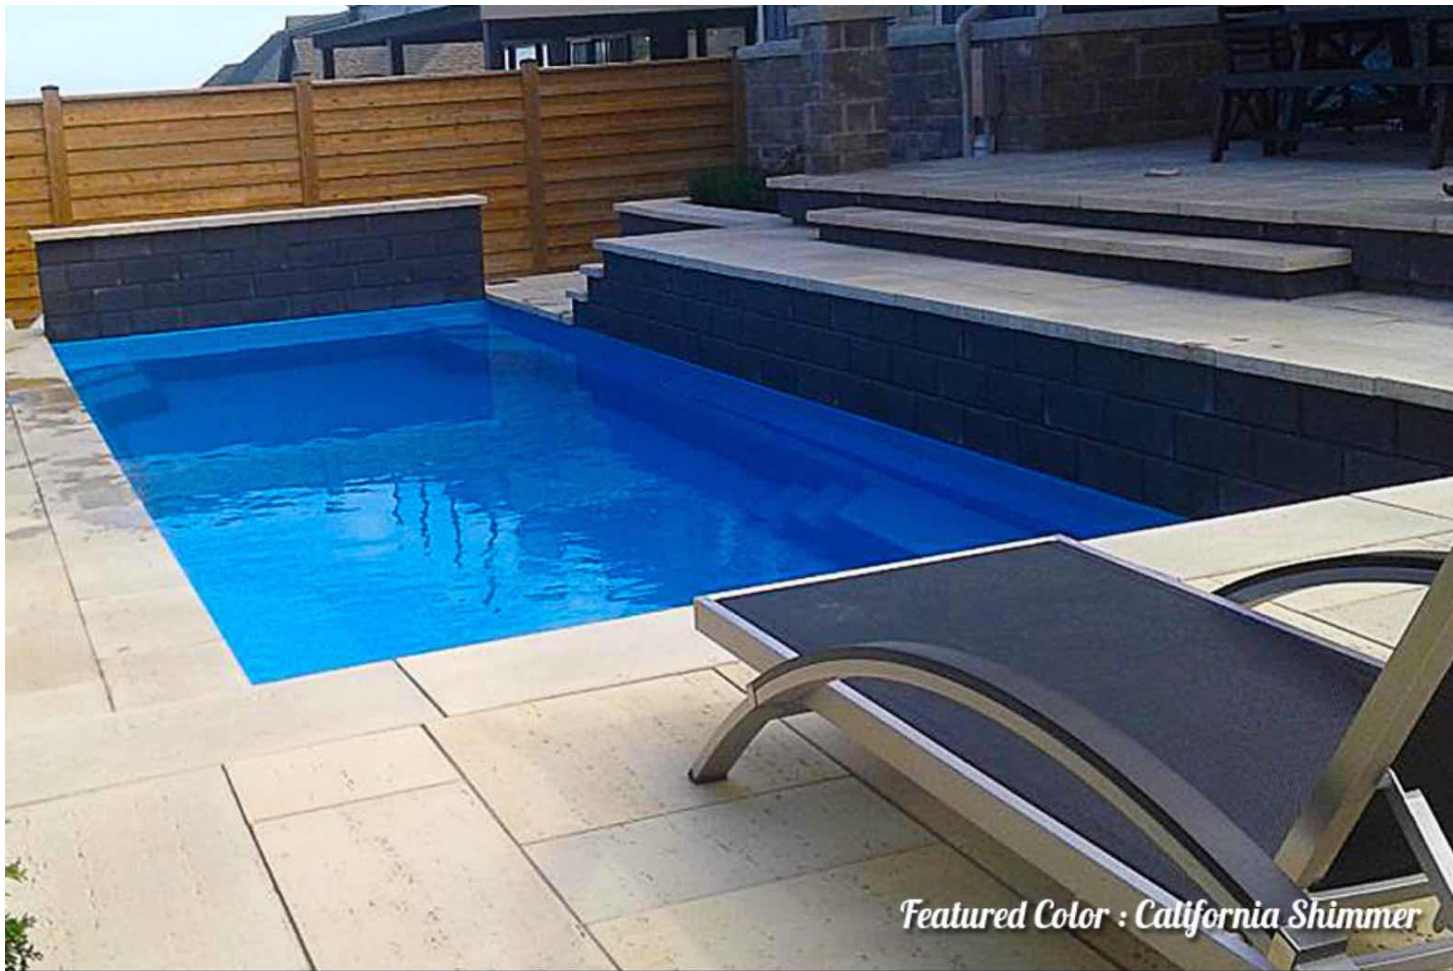

Featured Color : California Shimmer