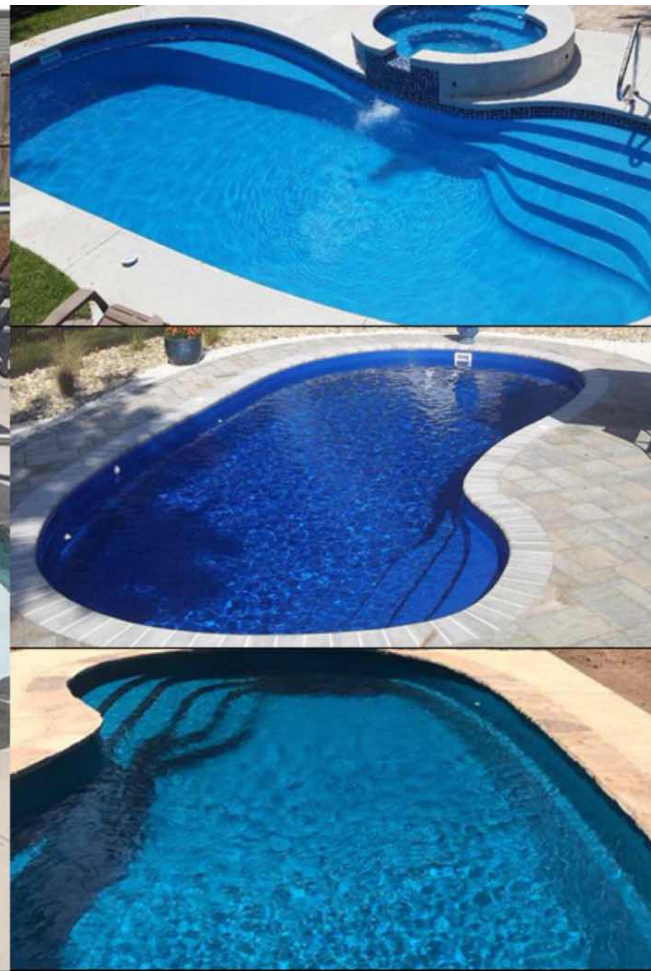

Featured Color : Arctic Shimmer

30 and 27

Oyster

Length	Width	Shallow	Deep
30'	14' 9"	3' 4"	6' 3"
27'	13' 7"	3' 5 1/2"	5' 6"