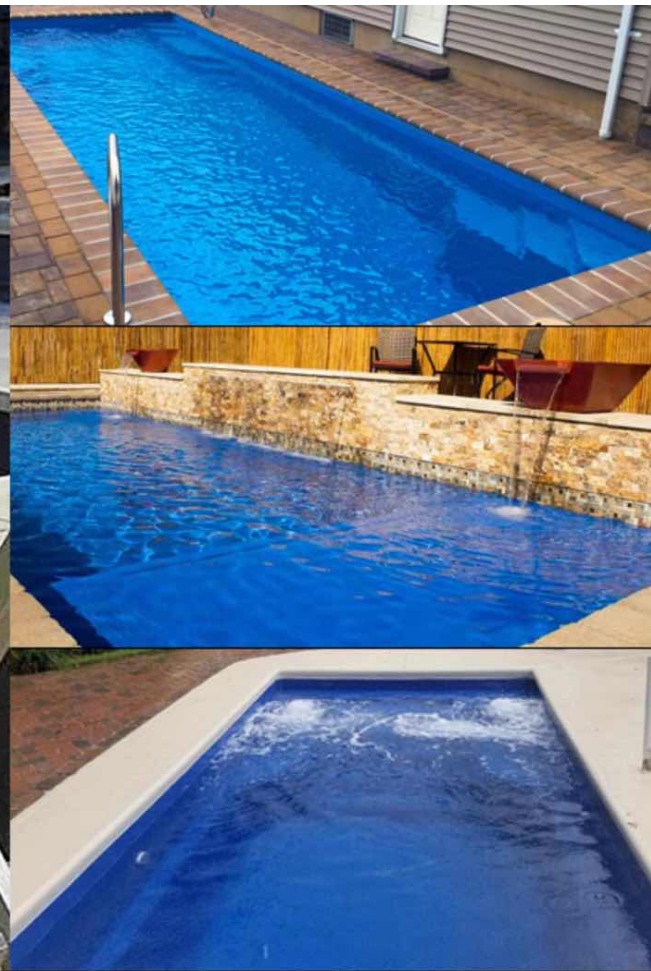

Featured Color : California Shimmer