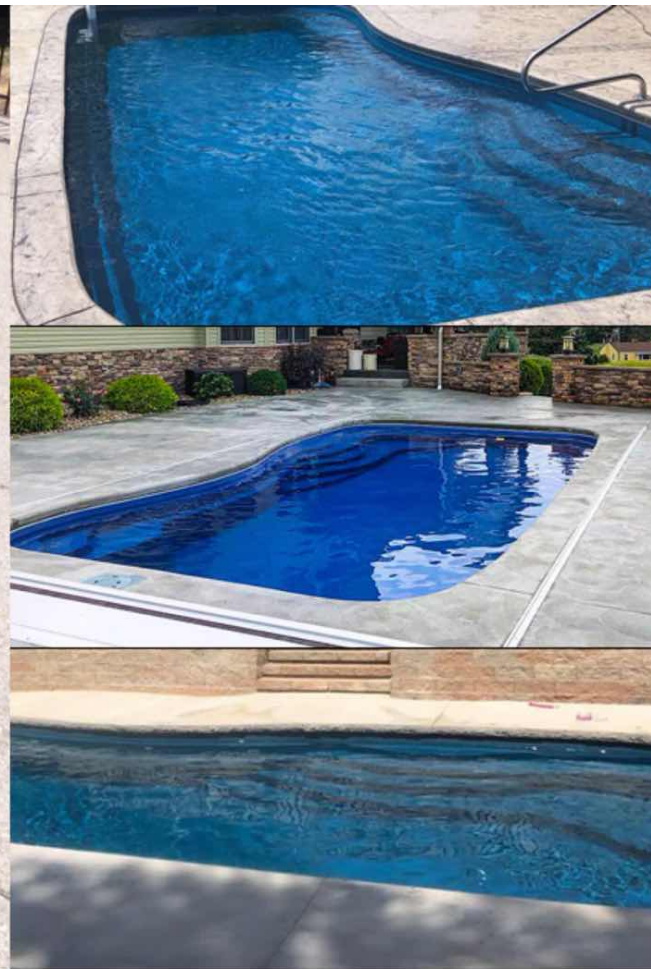

Featured Color : Ocean Shimmer

29 and 25

Sudbury

Length	Width	Shallow	Deep
29'	14'4"	3'11 1/2"	5'11 1/2"
25'	14'4"	3'11 1/2"	5'7 1/2"