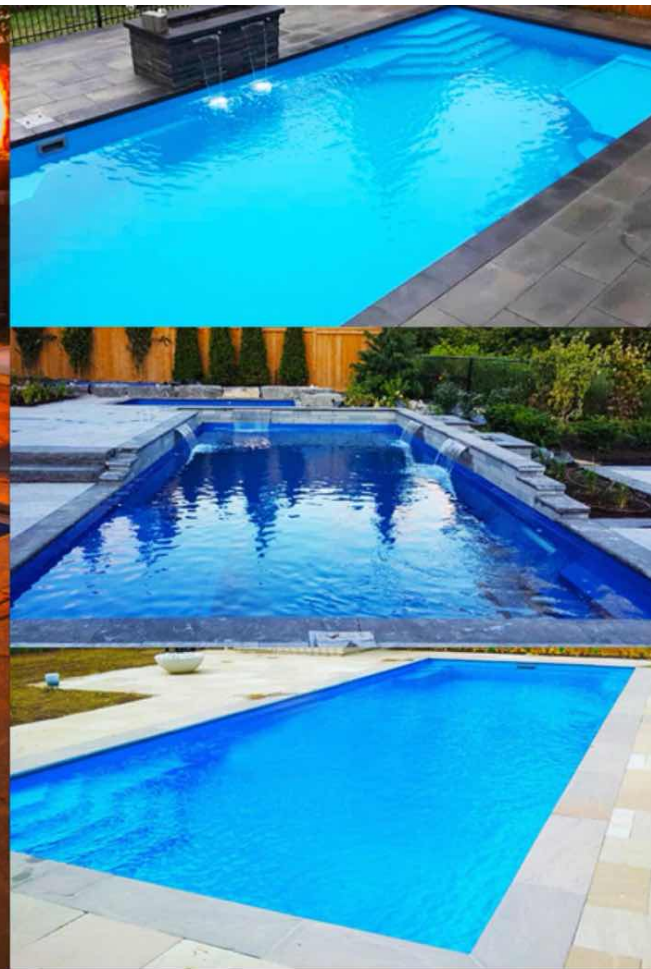

Featured Color : Ocean Shimmer