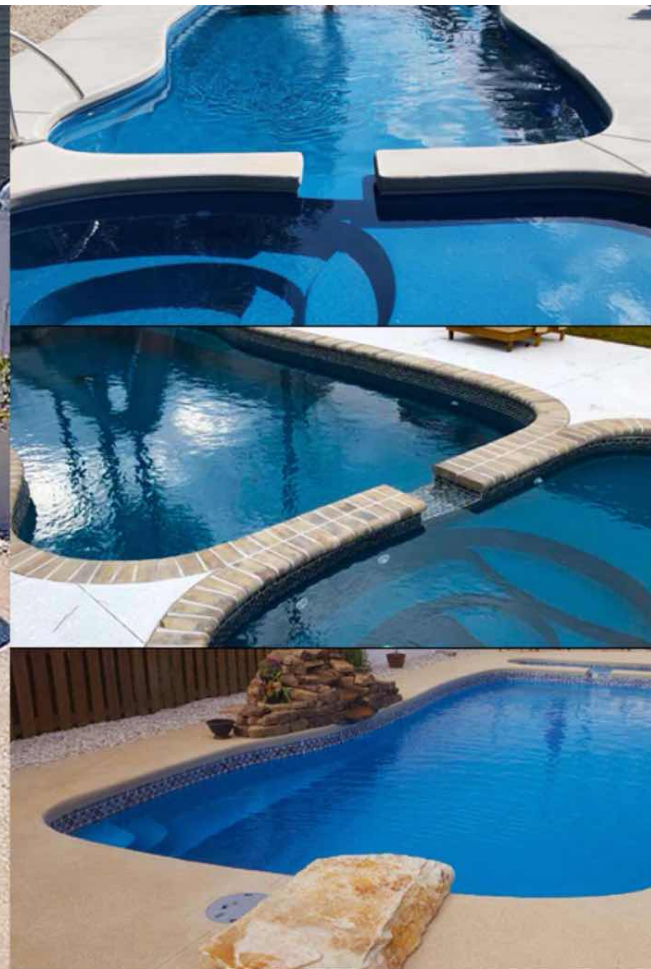

## Outback Series

Outback

Outback Lounger

Outback Dundee

Outback Dundee Lounger

Outback Escape

Length	Width	Shallow	Deep	Length	Width	Shallow	Deep	Length	Width	Shallow	Deep	Length	Width	Shallow	Deep	Length	Width	Shallow	Deep
30'	11'3"	3'6"	5'3"	30'	11'3"	4'3"	4'3"	30'	14'	3'8"	5'10"	30'	14'	3'8"	5'10"	17'	8'6"	4'7"	4'7"
23'	11'3"	3'6"	5'																