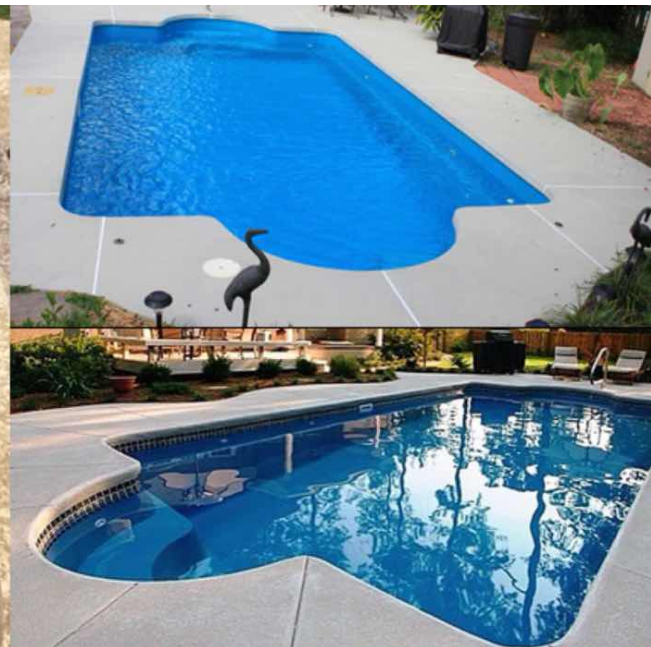

23

Milano

Length	Width	Shallow	Deep
23'	11'	4' 4 1/2"	4' 4 1/2"