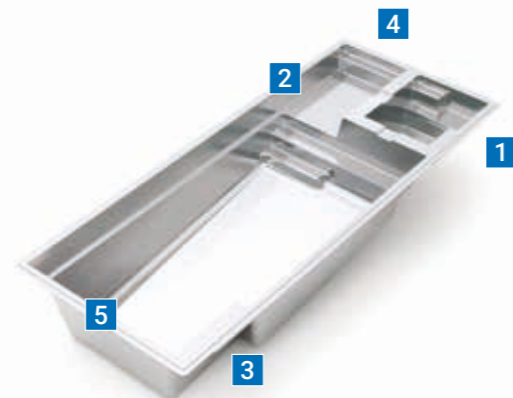

Modern Style
Medium Size

The Limitless™

An exciting version of The Ultimate™ in terms of desirable features, this pool is built with a reduction in width, making it the ideal choice for smaller backyards. The Limitless™ knows no bounds, however, in terms of the luxurious swimming experience it will give you.

Headlining the list of amazing features is the full-size, built-in spa, which is seamlessly integrated into the overall body of the pool. You can choose to operate the spa through the pool's filtration system or through a separate filtration and heating system. Further, the spa comes with unique overflow channels with two spillover ledges, creating an eye-catching waterfall effect. The Limitless™ also comes equipped with a spacious splash deck, ideal

for fun and play for the younger kids. Plus, with its broad-entry step onto the splash deck and then another step leading from the splash deck into the pool, entry and exit from the water has never been easier. The deep end of the pool has a convenient swim-out bench and entry/exit steps. The depth of the pool allows even the tallest of swimmers to enjoy a great workout. All around, this pool invites fitness, fun, and relaxation in one great package.

1. Built-In Spa
2. Integrated Splash Deck
3. Swim Out Bench
4. Entry & Exit Steps
5. Narrow Width