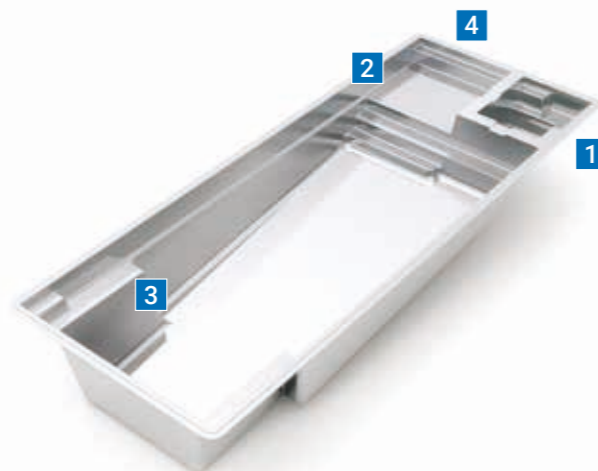

The Ultimate™

Exceeding expectations has always been the gold standard for Leisure Pools®, and The Ultimate™ pool design does not disappoint in this regard. Thoughtfully crafted with a built-in spa and splash deck, this innovative pool design works overtime in style and versatility.

The ultimate in size and convenience, you can have it all with this pool. Its square angles and straight lines set the stage for a large and open swimming corridor, creating the perfect arena for swimming laps or playing pool games. But it's the built-in spa that will keep you coming back for more. Integrated directly into the design of the pool, the spa can operate independently with its own filtration and heating system or

off the pool's filtration system. With a couple of overflow channels with two spillovers, you get the added bonus of a relaxing, ambient "soundtrack" as water cascades into the pool. Additional features include a swim out bench in the deep end, along with entry and exit steps and an integrated splash deck where you can lounge and soak up the sun while the kids can work off their energy as they splash and play.

1. Built-In Spa
2. Integrated Splash Deck
3. Swim Out Bench
4. Entry & Exit Steps

*Measurements referenced herein are approximate and may vary due to enhancements in the manufacturing process made after publication. Measurements are from widest point on each side of outside edges and are provided as a guide. Please consult your Leisure Pools® dealer for more detailed and most current information. Some measurements rounded.