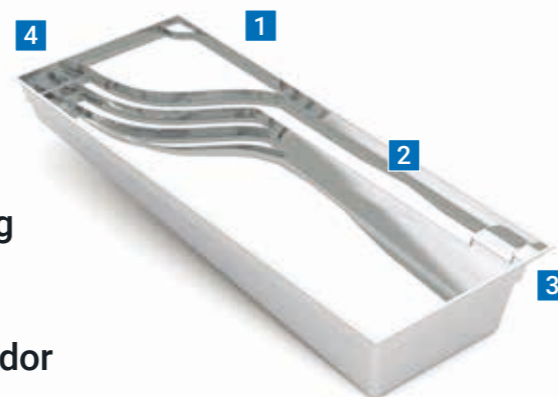

Modern Style
Large Size

The Wave™

It's time to refresh your soul. The Wave™ invites you to relax and unwind. It's time to get into that flip flop state of mind. Sometimes the best thing to do is absolutely nothing at all.

With so many seating options and relaxation stations, The Wave™ has plenty of room for the whole gang. Soak up the sun on the spacious tanning ledge, which offers plenty of opportunities to safely enter and exit the pool. The larger, shallow end walk-in steps easily accommodate swimmers of

all abilities as they access or leave the pool. The extended bench can become a cozy nook for reading a book, and the large, wrap around bench in the deep end offers ample seating for the more active swimmers to relax after a good workout or a fun day of playing games in the wide-open swimming space.

40' Size

length: 40' 0" width: 15' 6"
shallow: 3' 7" depth: 6' 5"

35' Size

length: 35' 0" width: 15' 6"
shallow: 3' 7" depth: 6' 0"

30' Size

length: 30' 0" width: 15' 6"
shallow: 3' 7" depth: 5' 8"

1. Generous Splash Deck
2. Full Length Bench Seating
3. Deep End Steps
4. Unobstructed Swim Corridor

*Measurements referenced herein are approximate and may vary due to enhancements in the manufacturing process made after publication. Measurements are from widest point on each side of outside edges and are provided as a guide. Please consult your Leisure Pools® dealer for more detailed and most current information. Some measurements rounded.