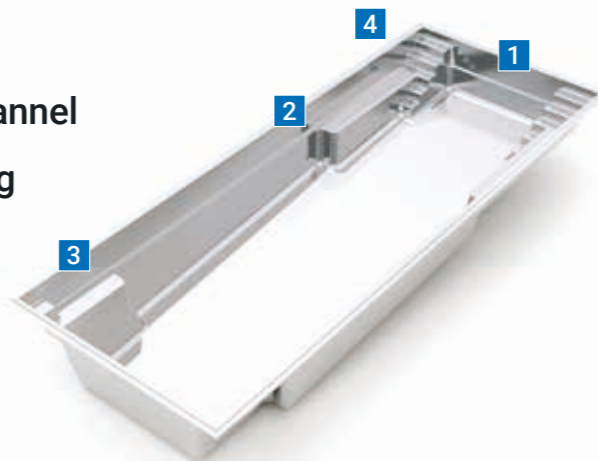

Modern Style
Large Size

The Supreme™

More than just a space for fun and games, this sleek, rectangular pool pulls out all the functionality stops in legendary style. It may very well just become the highlight of your outdoor living space.

Even with spacious bench seating running along the side of the pool, the expansive swimming corridor of The Supreme™ still offers the necessary space to enjoy a leisurely swim or challenging laps. The deep end swim out gives you a great place to catch your breath, and the entry and exit steps on each side provide convenient access for everyone.

40' Size

length: 40' 0" width: 15' 5"
shallow: 4' 0" depth: 6' 7"

35' Size

length: 35' 0" width: 15' 5"
shallow: 4' 0" depth: 6' 3"

30' Size

length: 30' 0" width: 15' 5"
shallow: 4' 0" depth: 5' 11"

1. Unobstructed Swim Channel
2. Generous Bench Seating
3. Swim Out Ledges
4. Entry & Exit Steps

*Measurements referenced herein are approximate and may vary due to enhancements in the manufacturing process made after publication. Measurements are from widest point on each side of outside edges and are provided as a guide. Please consult your Leisure Pools® dealer for more detailed and most current information. Some measurements rounded.