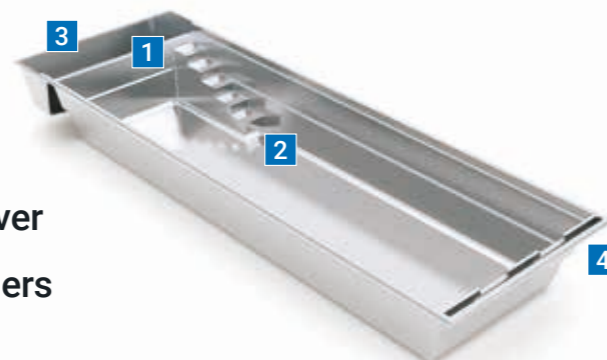

The Cube™

With an impressive portfolio of sharp formal lines, contemporary design and keen attention to overall functionality, The Cube™ has covered all the bases when it comes to benefits, details, and stunning presentation. This is the perfect pool for exercise, relaxation or just spending time with family and friends.

Once you can remove your gaze from the beauty of this pool, you will discover all of the exciting features that make it so popular. Enjoy the expansive, unobstructed swim area, ideal for both fitness and fun. Additionally, The Cube™ comes with our patent pending High Water Line design. This includes dual weirs and hidden skimmer boxes that allow the pool to be nearly filled with water and discreetly skim debris off its surface.

The Cube™ is equipped with a cover box at the step end of the pool, which allows for the incorporation of an automated pool cover (sold separately). This area can then be covered with a hard surface material such as granite, stone, or matching composite fiberglass (not included) to create a bench area directly over the cover box space. When activated, the cover will span the entire pool length, offering improved insulation for heating while keeping debris out of the pool.

1. Submerged Top Bench
2. Unique High Water Line
3. Built-In Area for Auto Cover
4. Dual Weir Hidden Skimmers